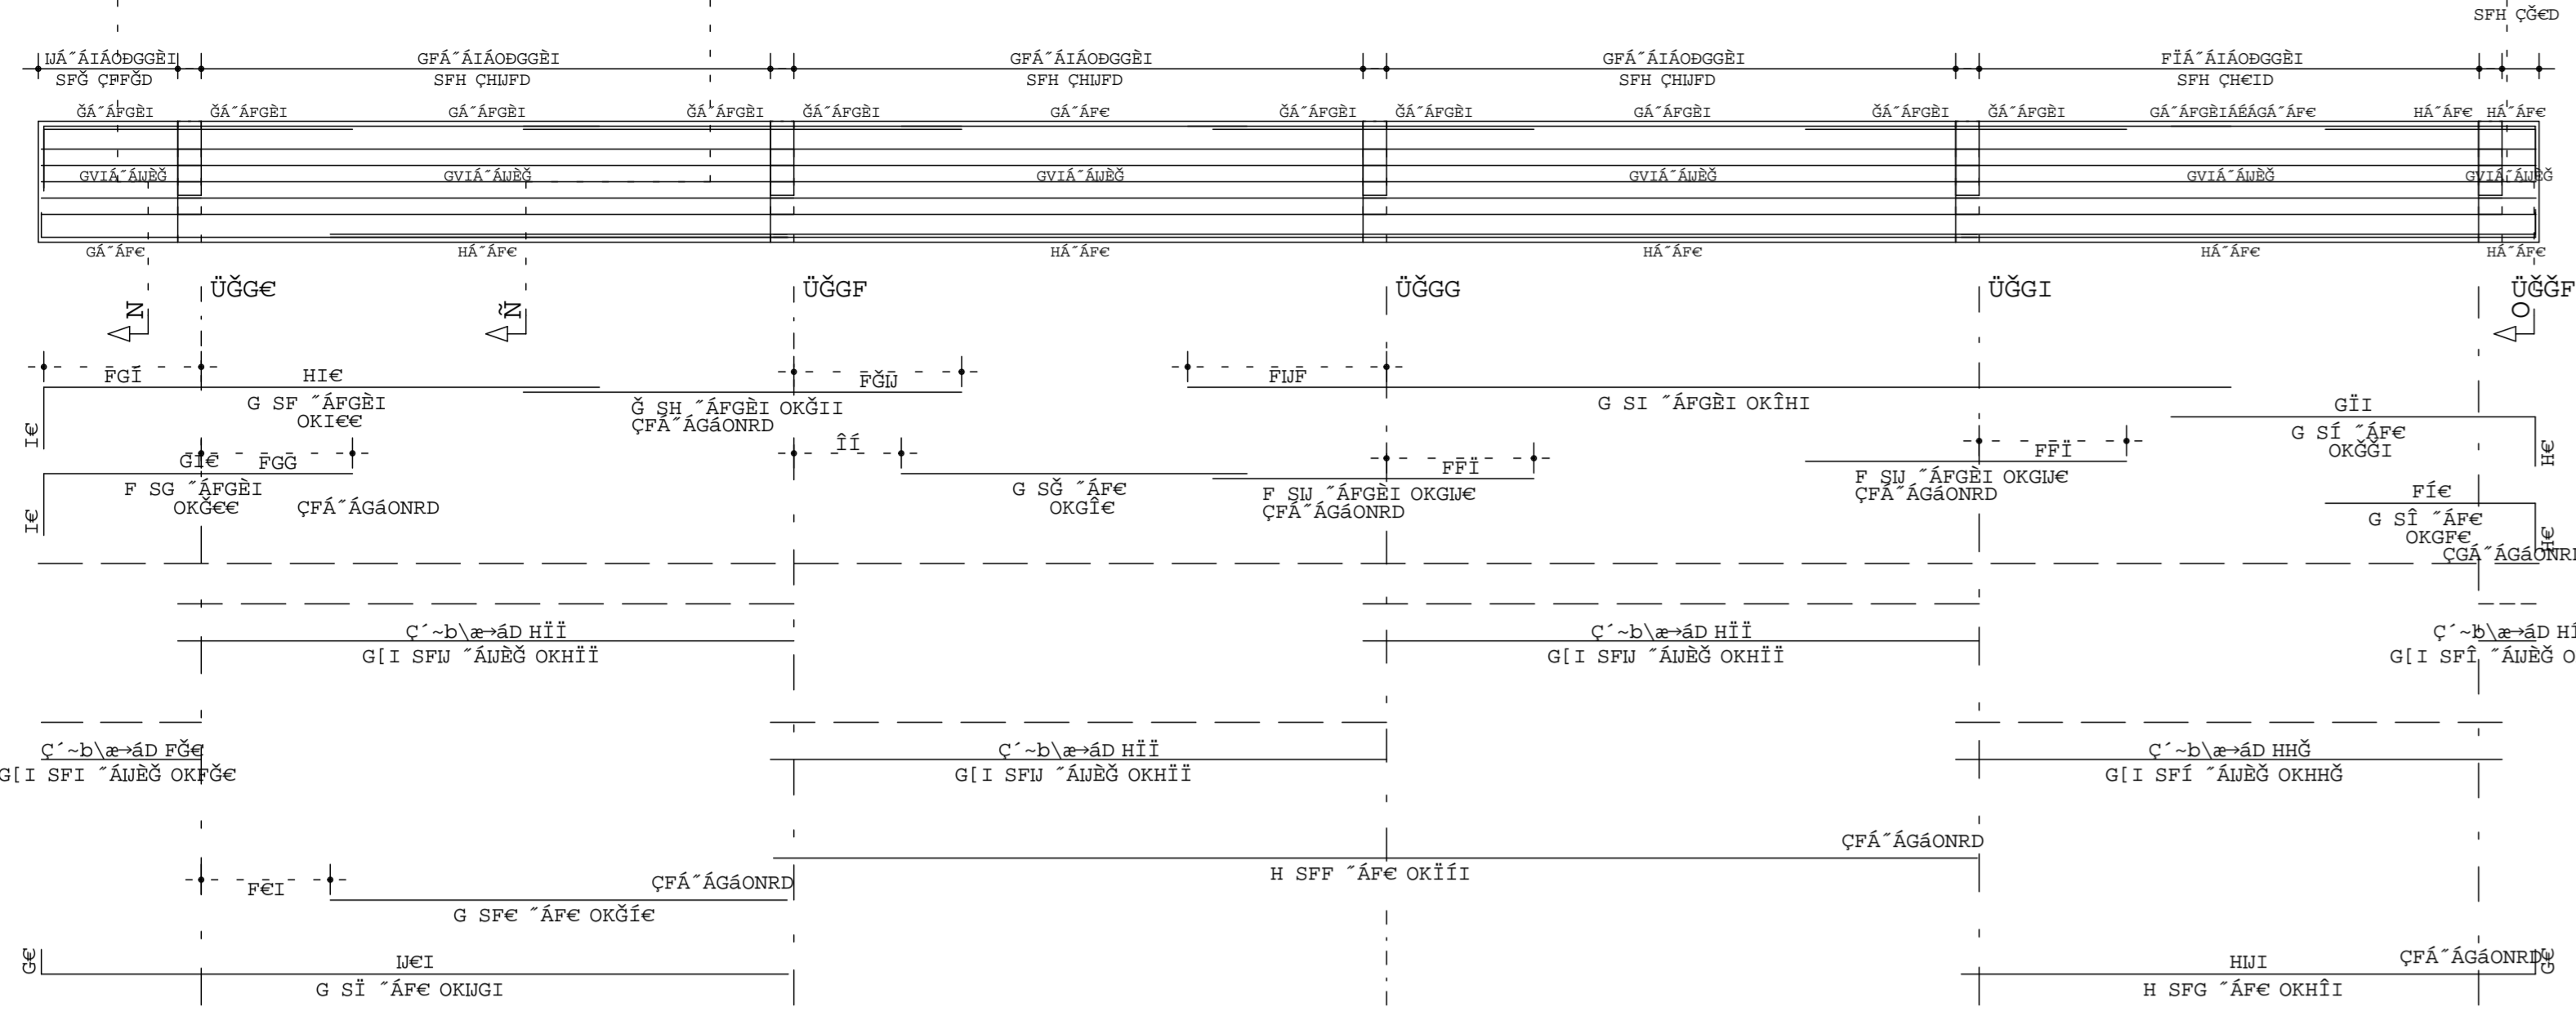

ÜĞEE

ÜĞGI

ÜĞGI

ÜĞGE

ÜĞEF

ÜĞEH

FIDGCE

ÜĞEİ

ÜĞFE

ÜĞFĞ

ÜĞFH

ÜĞFI

ÜĞFU

FIDGCE

ÜĞFÍ

ÜĞGH

ÜĞFG

FIDHC

Table with columns: NoS, SSU, NÚ, TONSU, ÖŞRŞÖRŞÖŞ, ŞÖŞÜ, ÖŞÜNQ. Multiple rows of data.

Table with columns: NoS, NÚ, ÖŞRŞÖŞ, ŞÖŞÜ. Multiple rows of data.

Technical specifications and data block including various codes, symbols, and text. Includes a table with columns: NoS, SSU, NÚ, TONSU, ÖŞRŞÖRŞÖŞ, ŞÖŞÜ, ÖŞÜNQ.

FPII

GFH

CF

Ö-ã\æÄNE