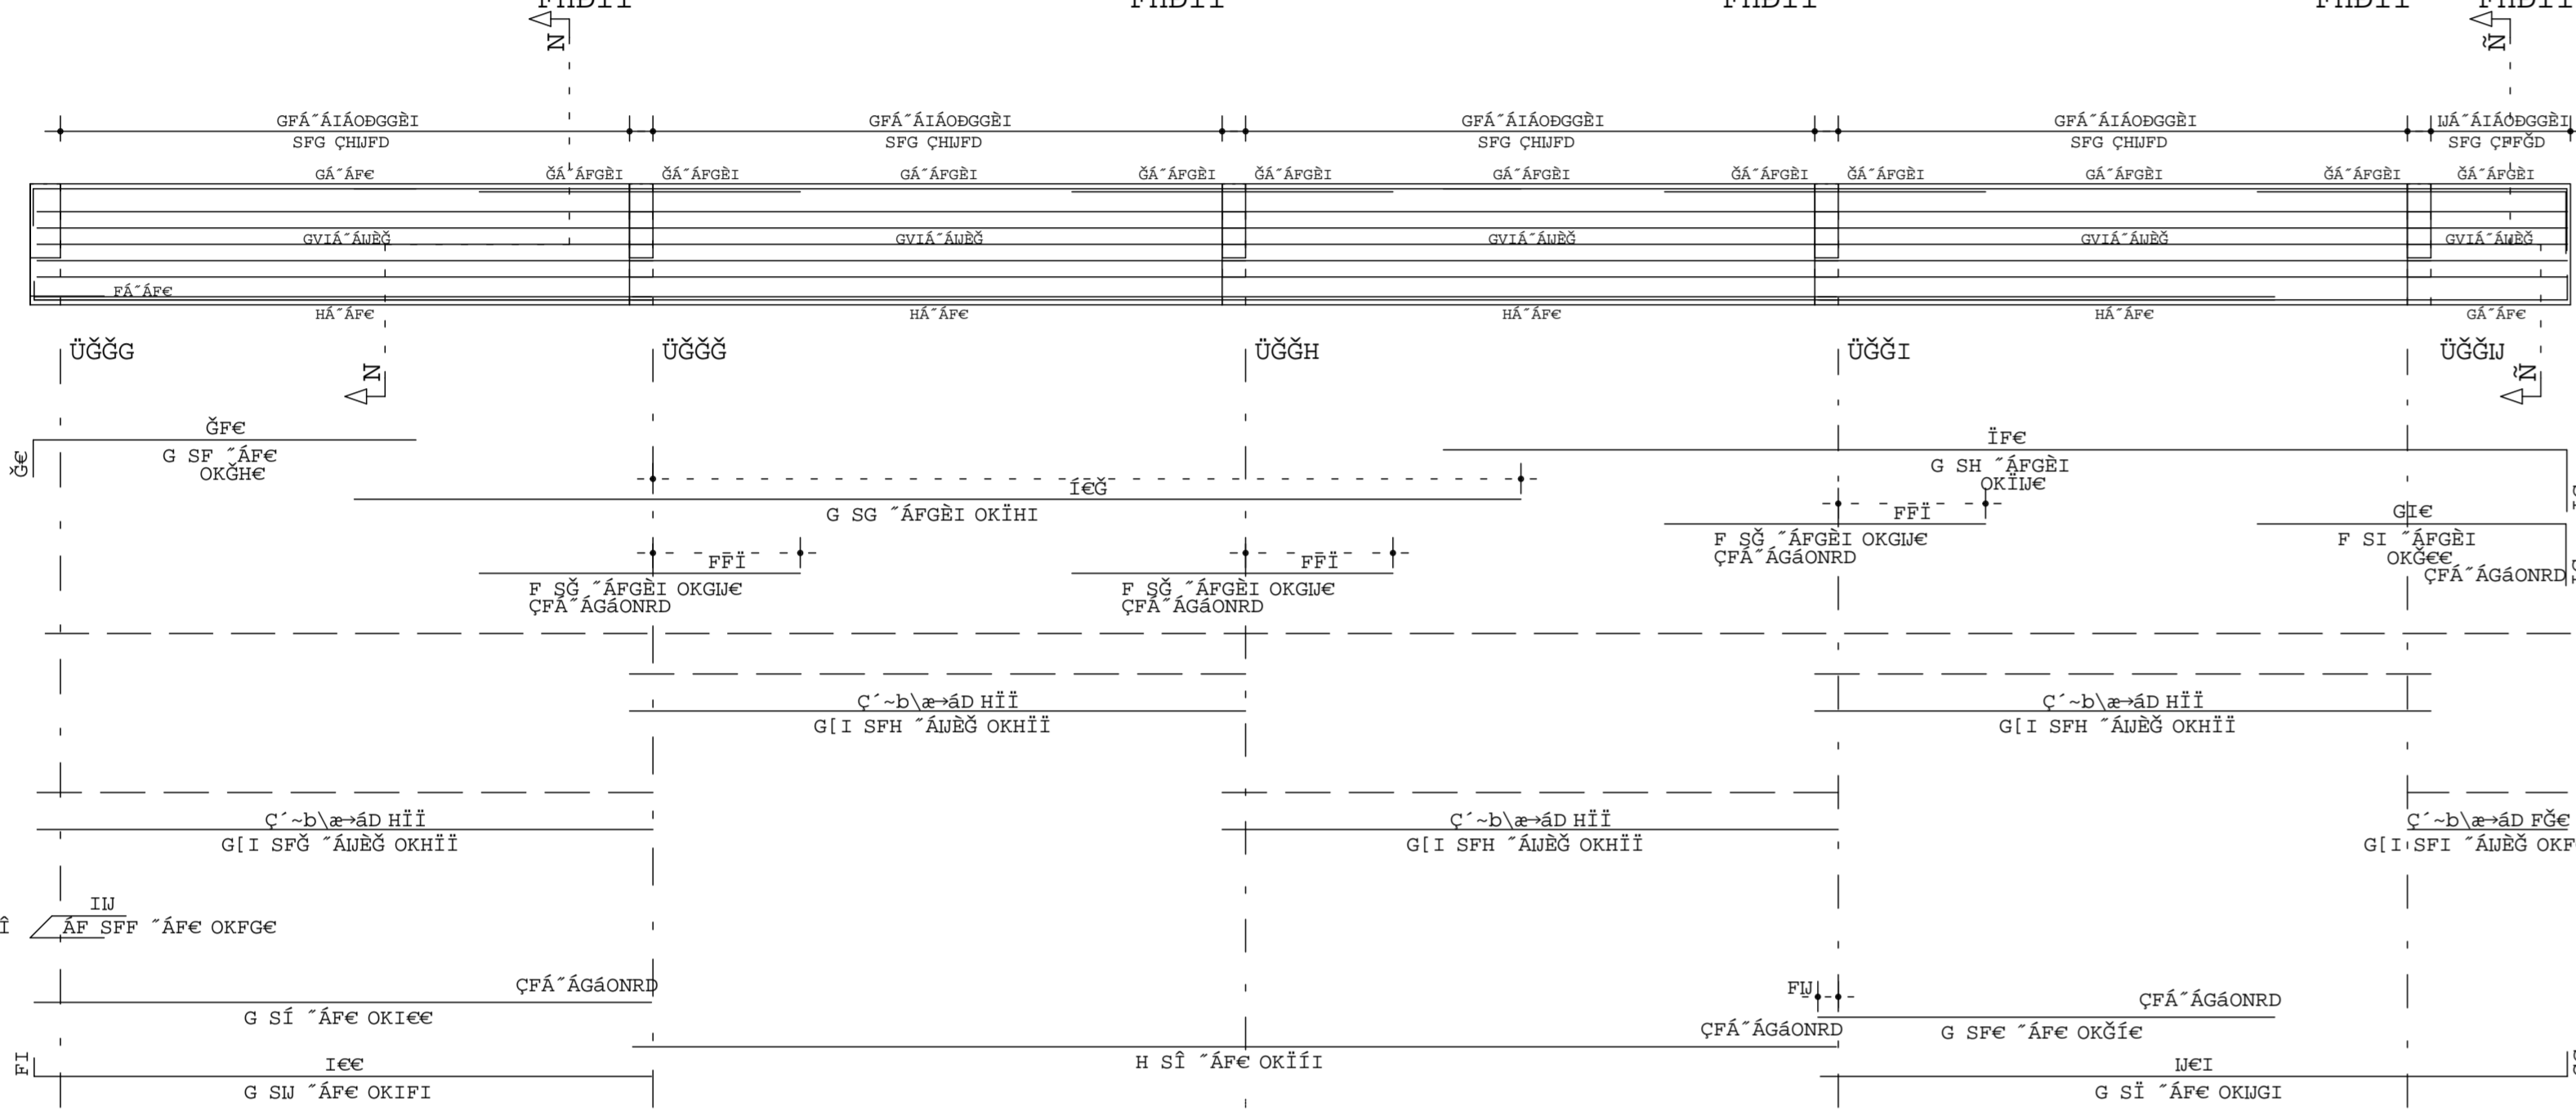

ÜĞGI

ÜĞGI

ÜĞGE

ÜĞEF