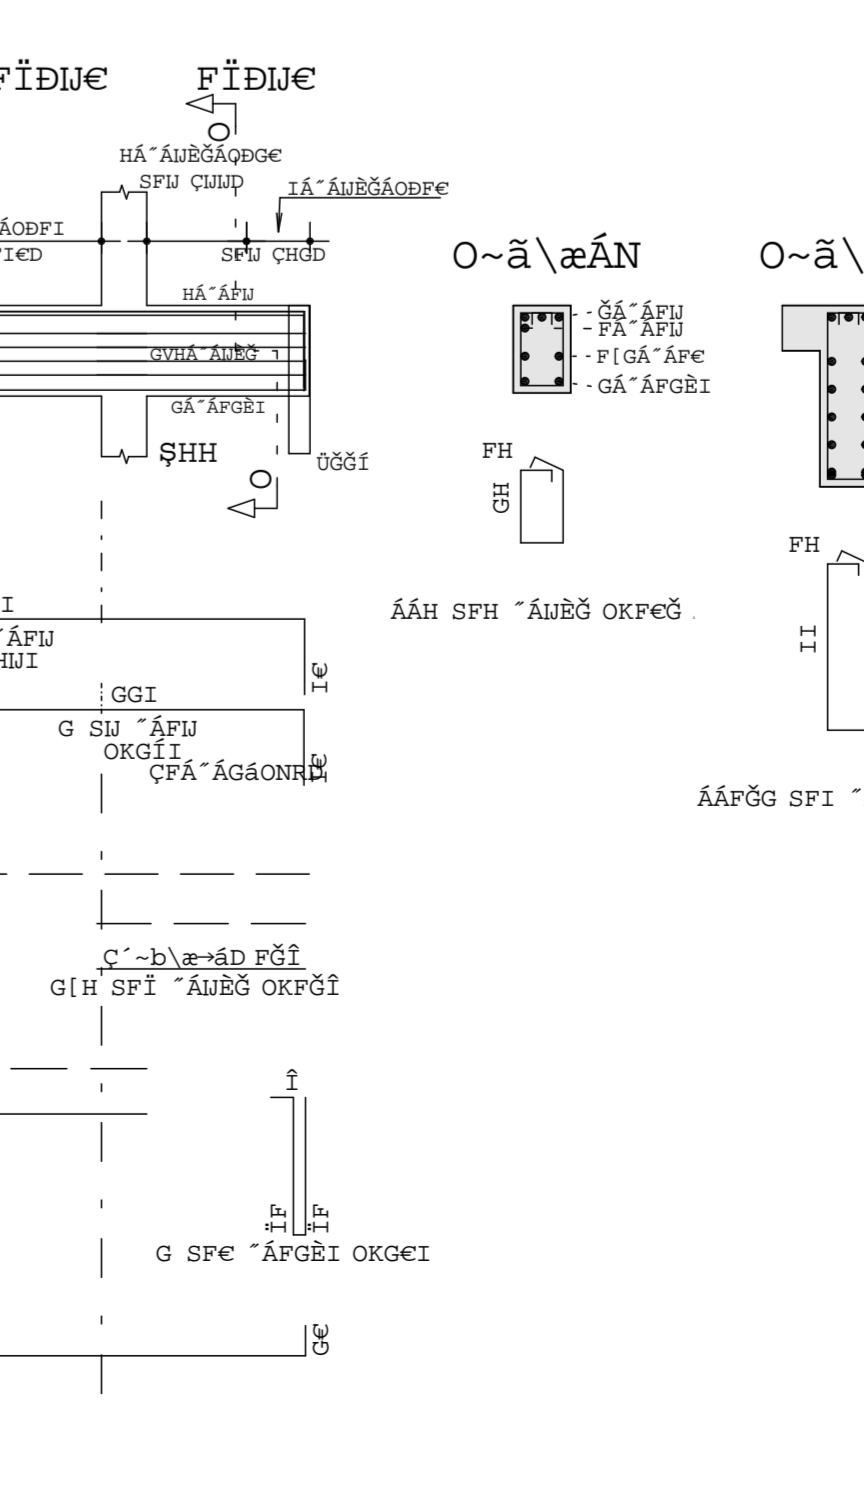

ÜĞFG

FIDHC

Table with columns: NoS, SSU, NÚ, TONSU, ÖŞRŞÖRŞÖŞ, ŞÖŞÜ, ÖŞÜNQ. Multiple rows of data.

Table with columns: NoS, NÚ, ÖŞRŞÖŞ, ŞÖŞÜ. Multiple rows of data.

Technical specifications and data block including various codes, symbols, and text. Includes a table with columns: NoS, SSU, NÚ, TONSU, ÖŞRŞÖRŞÖŞ, ŞÖŞÜ, ÖŞÜNQ.