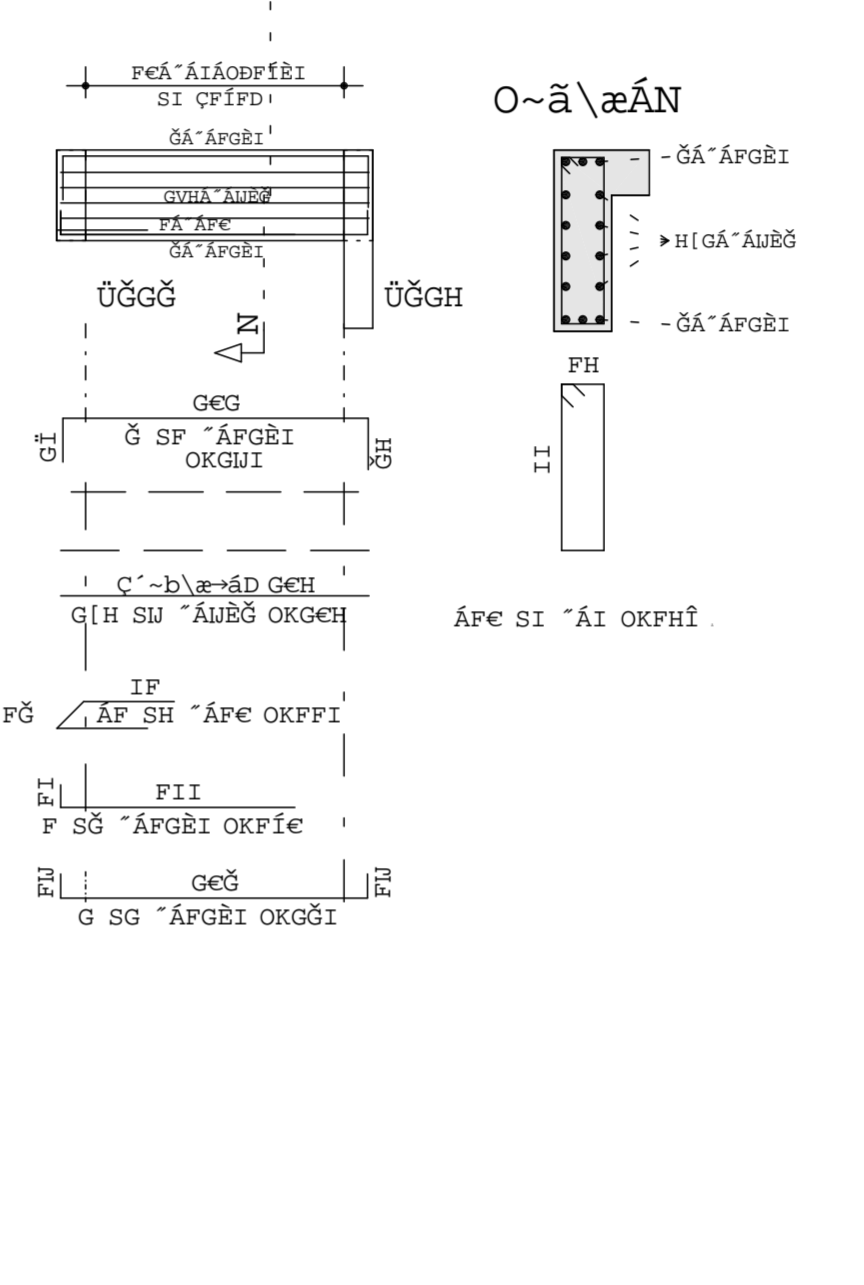

ÜĞEE

ÜĞGI

ÜĞGI

ÜĞGE

ÜĞEF

ÜĞEH

FIDGCE

ÜĞEİ

ÜĞFE

ÜĞFĞ

ÜĞFH

ÜĞFI

ÜĞFU

FIDGCE

ÜĞFÍ

ÜĞGH

ÜĞFG

FIDHC

Table with columns: NoS, SSU, NÚ, TONSU, ÖŞRŞÖRŞÖŞ, ŞÖŞÜ, ÖŞÜNQ. Multiple rows of data.

Table with columns: NoS, NÚ, ÖŞRŞÖŞ, ŞÖŞÜ. Multiple rows of data.

Technical specifications and data block including various codes, symbols, and text. Includes a table with columns: NoS, SSU, NÚ, TONSU, ÖŞRŞÖRŞÖŞ, ŞÖŞÜ, ÖŞÜNQ.

FPII

GFH

CF

Ö-ã\æÄNE